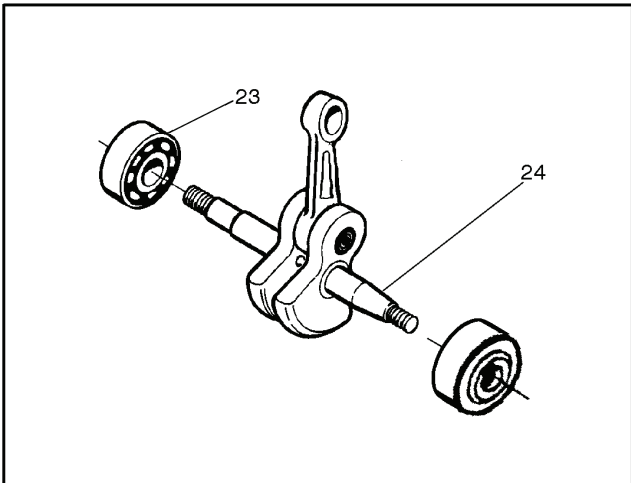

PARTS LIST NO.		Husqvarna® PARTS LIST		CHAIN SAW MODEL(s)
530165248				142 North America
DATE	Replaces	Note: Illustration may differ from actual model due to design changes		PAGE NO.
12/14/06	530165248 - 5/19/06			3