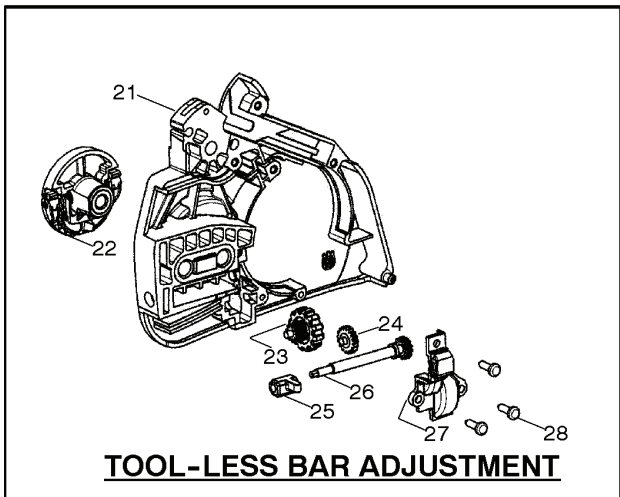

PARTS LIST NO. 530165248		Husqvarna® PARTS LIST	CHAIN SAW MODEL(s) 142 North America	
DATE 12/14/06	Replaces 530165248 - 5/19/06		Note: Illustration may differ from actual model due to design changes	PAGE NO. 1