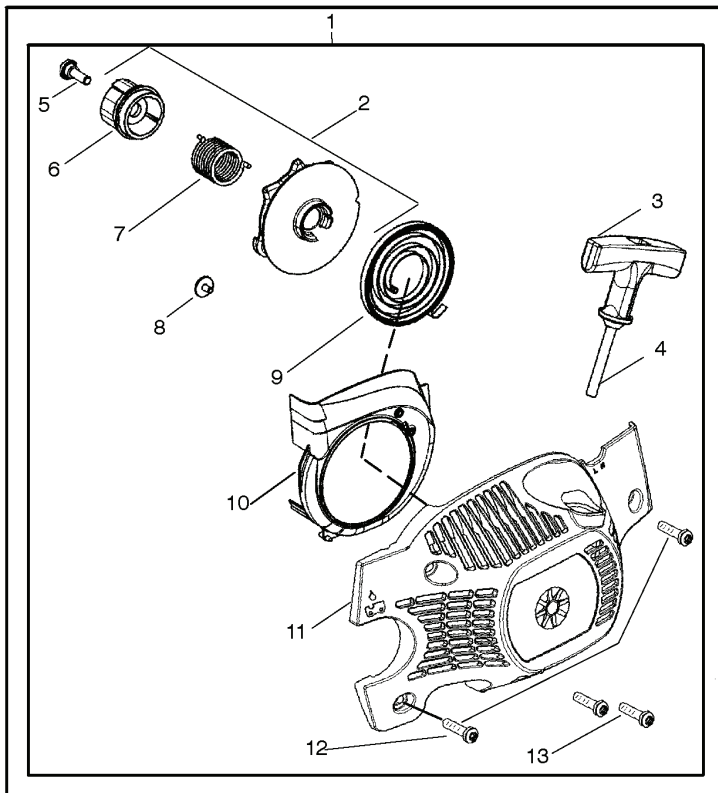

PARTS LIST NO. 530165248		® PARTS LIST	CHAIN SAW MODEL(s) 142 North America
DATE 12/14/06	Replaces 530165248 - 5/19/06		PAGE NO. 5
Note: Illustration may differ from actual model due to design changes