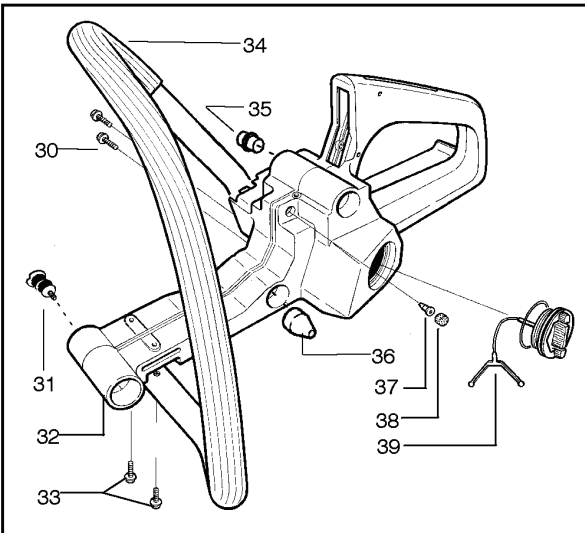

PARTS LIST NO. 530165248		Husqvarna® PARTS LIST	CHAIN SAW MODEL(s) 142 North America
DATE 12/14/06	Replaces 530165248 - 5/19/06		Note: Illustration may differ from actual model due to design changes

REF.	ART. NR	ARTIKELBESKRIVNING	ANMÄRKNING	KIT
18	530016110	SCREW		1
19	530038593	HÅLLARE		1
20	530015826	PENNOR		1

PARTS LIST NO. 530165248		Husqvarna® PARTS LIST	CHAIN SAW MODEL(s) 142 North America
DATE 12/14/06	Replaces 530165248 - 5/19/06		Note: Illustration may differ from actual model due to design changes

Kit - Carburetor Assembly No. 530071987 - Zama W-29

Carb
Repair
Kit
1

Ref.	Part No.	Description
1.	530035269	Kit-Carburetor Repair (Zama)

⚠ WARNING

All repairs, adjustments and maintenance not described in the Operator's Manual must be performed by qualified service personnel.

PARTS LIST NO. 530165248		© PARTS LIST	CHAIN SAW MODEL(s) 142 North America
DATE 12/14/06	Replaces 530165248 - 5/19/06		Note: Illustration may differ from actual model due to design changes

REF.	ART. NR	ARTIKELBESKRIVNING	ANMÄRKNING	KIT
30	530015940	SCREW		1
31	530029870	ISOLATOR		1
32	530055613	BRÄNSLETANK		1
33	530015843	SCREW		1
34	530059961	HANDTAG		1
35	530052439	MOVEMENT LIMITER		1
36	530029984	LIMITER		1
37	530026119	VENTIL		1
38	530038264	PLUGG		1
39	530071266	FUEL CAP		1