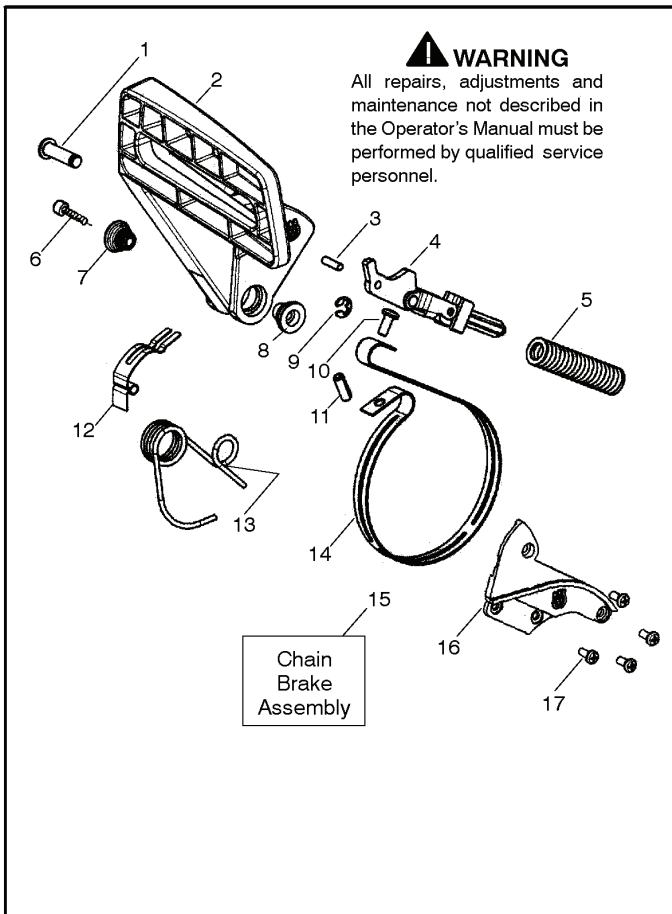

PARTS LIST NO. 530165248		Husqvarna® PARTS LIST	CHAIN SAW MODEL(s) 142 North America	
DATE 12/14/06	Replaces 530165248 - 5/19/06		Note: Illustration may differ from actual model due to design changes	PAGE NO. 1