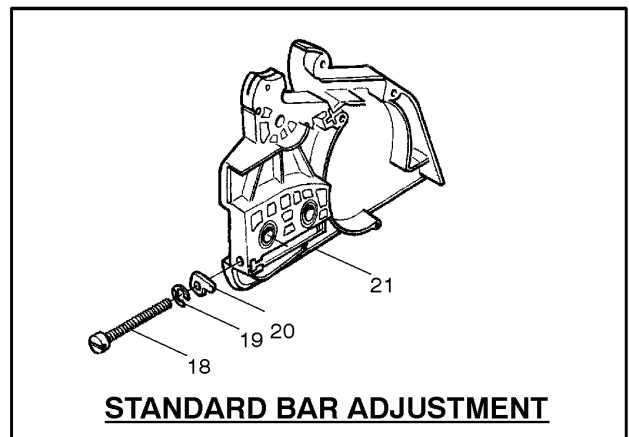

PARTS LIST NO. 530165248		Husqvarna® PARTS LIST	CHAIN SAW MODEL(s) 142 North America
DATE 12/14/06	Replaces 530165248 - 5/19/06		Note: Illustration may differ from actual model due to design changes

WARNING
 All repairs, adjustments and maintenance not described in the Operator's Manual must be performed by qualified service personnel.

PARTS LIST NO. 530165248		Husqvarna® PARTS LIST	CHAIN SAW MODEL(s) 142 North America
DATE 12/14/06	Replaces 530165248 - 5/19/06		Note: Illustration may differ from actual model due to design changes

REF.	ART. NR	ARTIKELBESKRIVNING	ANMÄRKNING	KIT
11	545033501	SLANG		1
12	530055322	MUTTER		1
13	530055174	SKYDD		1
14	530015896	SCREW		1
15	530015917	MUTTER		1
16	530047855	PLATTA		1
17	530019228	TÄTNING		1
18	530036043	STÖD		1
19	530015877	BULT		1
20	530015878	SCREW		1
21	530029850	KEDJEFÅNGARE		1
22	530015893	SCREW		1
23	530052428	KÅPA		1
24	530015922	MUTTER		1
25	530029830	STYRNING		1
26	530029831	CHOKEREGGLAGE		1
27	530071991	VEVHUS		1
28	530015922	MUTTER		1
29	530016037	SCREW		1
30	501765602	TANKLOCK KPL		1

PARTS LIST NO. 530165248		Husqvarna® PARTS LIST	CHAIN SAW MODEL(s) 142 North America
DATE 12/14/06	Replaces 530165248 - 5/19/06		Note: Illustration may differ from actual model due to design changes

REF.	ART. NR	ARTIKELBESKRIVNING	ANMÄRKNING	KIT
18	530016110	SCREW		1
19	530038593	HÅLLARE		1
20	530015826	PENNOR		1