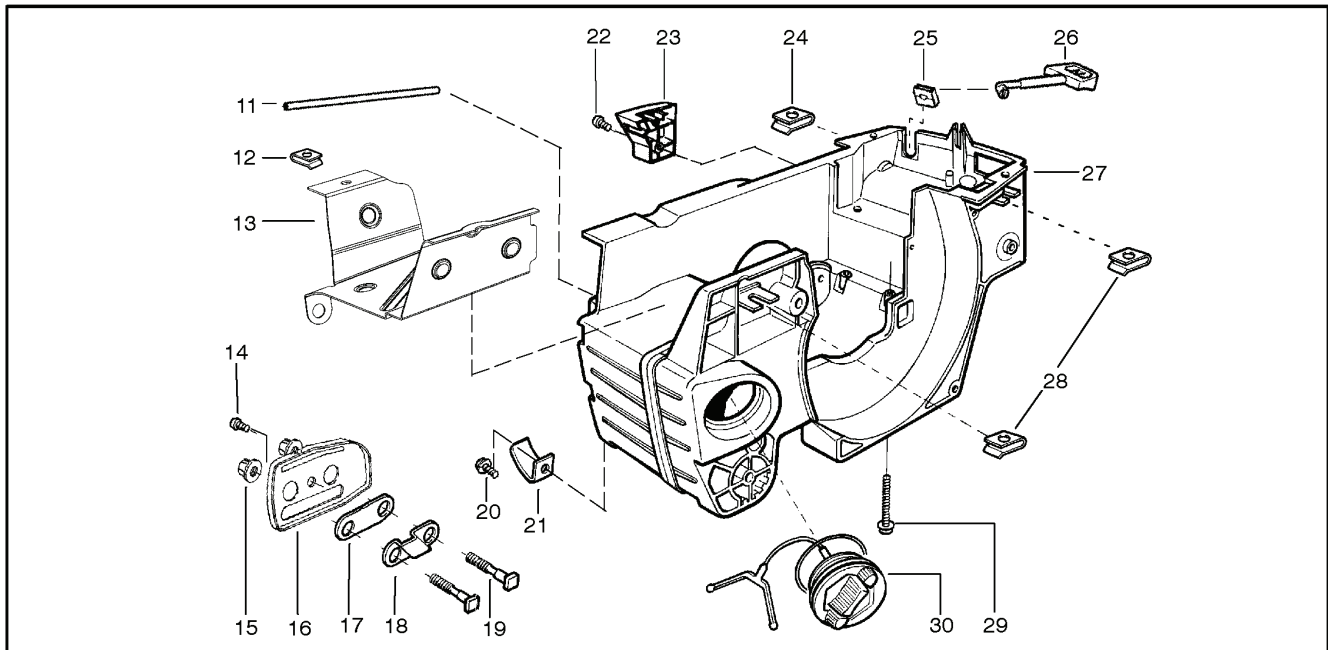

PARTS LIST NO. 530165248		Husqvarna® PARTS LIST	CHAIN SAW MODEL(s) 142 North America
DATE 12/14/06	Replaces 530165248 - 5/19/06		Note: Illustration may differ from actual model due to design changes

WARNING
 All repairs, adjustments and maintenance not described in the Operator's Manual must be performed by qualified service personnel.

PARTS LIST NO. 530165248		Husqvarna® PARTS LIST	CHAIN SAW MODEL(s) 142 North America
DATE 12/14/06	Replaces 530165248 - 5/19/06		Note: Illustration may differ from actual model due to design changes

REF.	ART. NR	ARTIKELBESKRIVNING	ANMÄRKNING	KIT
11	545033501	SLANG		1
12	530055322	MUTTER		1
13	530055174	SKYDD		1
14	530015896	SCREW		1
15	530015917	MUTTER		1
16	530047855	PLATTA		1
17	530019228	TÄTNING		1
18	530036043	STÖD		1
19	530015877	BULT		1
20	530015878	SCREW		1
21	530029850	KEDJEFÅNGARE		1
22	530015893	SCREW		1
23	530052428	KÅPA		1
24	530015922	MUTTER		1
25	530029830	STYRNING		1
26	530029831	CHOKEREGGLAGE		1
27	530071991	VEVHUS		1
28	530015922	MUTTER		1
29	530016037	SCREW		1
30	501765602	TANKLOCK KPL		1

PARTS LIST NO. 530165248		Husqvarna® PARTS LIST	CHAIN SAW MODEL(s) 142 North America
DATE 12/14/06	Replaces 530165248 - 5/19/06		Note: Illustration may differ from actual model due to design changes

REF.	ART. NR	ARTIKELBESKRIVNING	ANMÄRKNING	KIT
18	530016110	SCREW		1
19	530038593	HÅLLARE		1
20	530015826	PENNOR		1