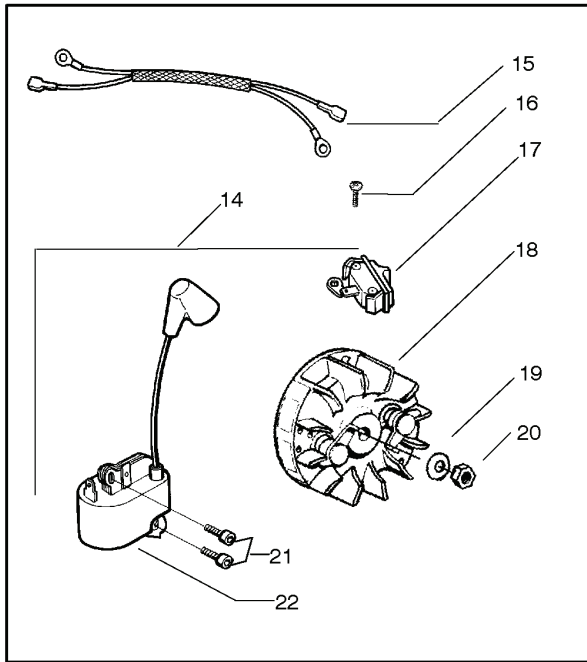

PARTS LIST NO. 530165248		Husqvarna® PARTS LIST	CHAIN SAW MODEL(s) 142 North America
DATE 12/14/06	Replaces 530165248 - 5/19/06		Note: Illustration may differ from actual model due to design changes

REF.	ART. NR	ARTIKELBESKRIVNING	ANMÄRKNING	KIT
11	545033501	SLANG		1
12	530055322	MUTTER		1
13	530055174	SKYDD		1
14	530015896	SCREW		1
15	530015917	MUTTER		1
16	530047855	PLATTA		1
17	530019228	TÄTNING		1
18	530036043	STÖD		1
19	530015877	BULT		1
20	530015878	SCREW		1
21	530029850	KEDJEFÅNGARE		1
22	530015893	SCREW		1
23	530052428	KÅPA		1
24	530015922	MUTTER		1
25	530029830	STYRNING		1
26	530029831	CHOKEREGGLAGE		1
27	530071991	VEVHUS		1
28	530015922	MUTTER		1
29	530016037	SCREW		1
30	501765602	TANKLOCK KPL		1

✓ = NEW PART NUMBER FOR THIS IPL * = REFER TO THE SERVICE REFERENCE INDICATED FOR MORE INFORMATION. (LOCATED AT END OF IPL)
● = THESE PARTS ARE ILLUSTRATED FOR CLARITY. ORDER COMPLETE ASSEMBLY.

REF.	ART. NR	ARTIKELBESKRIVNING	ANMÄRKNING	KIT
1	530035269	REPARATIONSSATS		1

PARTS LIST NO. 530165248		© PARTS LIST	CHAIN SAW MODEL(s) 142 North America
DATE 12/14/06	Replaces 530165248 - 5/19/06		Note: Illustration may differ from actual model due to design changes

REF.	ART. NR	ARTIKELBESKRIVNING	ANMÄRKNING	KIT
30	530015940	SCREW		1
31	530029870	ISOLATOR		1
32	530055613	BRÄNSLETANK		1
33	530015843	SCREW		1
34	530059961	HANDTAG		1
35	530052439	MOVEMENT LIMITER		1
36	530029984	LIMITER		1
37	530026119	VENTIL		1
38	530038264	PLUGG		1
39	530071266	FUEL CAP		1

PARTS LIST NO. 530165248		® PARTS LIST	CHAIN SAW MODEL(S) 142 North America
DATE 12/14/06	Replaces 530165248 - 5/19/06		Note: Illustration may differ from actual model due to design changes

REF.	ART. NR	ARTIKELBESKRIVNING	ANMÄRKNING	KIT
14	530071967	TÄNDMODUL		1
15	530403257	KABEL		1
16	530015896	SCREW		1
17	503717901	STOPPKONTAKT		1
18	530059637	SVÄNGHJUL KPL		1
19	530015127	BRICKA		1
20	530016134	MUTTER		1
21	545003902	SCREW		1
22	545063901	MODULE IIDA IGNITION		1